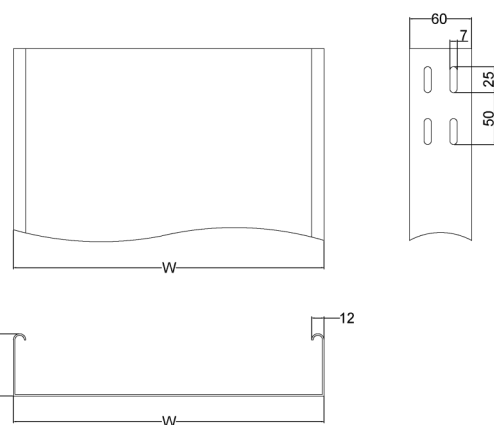

# Technical Data Sheet

Light Duty Cable Trays / Unperforated

Galvanized According To EN 10346

- ◆ **Producer** METALLODOMI SA
- ◆ **Description** Light Duty Cable Trays / Unperforated / Side Height H60
- ◆ **Material** Galvanized Steel According To EN 10346
- ◆ **Length** 3000mm
- ◆ **Use** Dry Indoor Facilities

CODE	WIDTH (W) mm	HEIGHT(H) mm	THICKNESS mm
080.050060075	50	60	0.75
080.100060075	100	60	0.75
080.150060075	150	60	0.75
080.200060075	200	60	0.75
080.300060075	300	60	0.75
080.400060100	400	60	1.00
080.500060100	500	60	1.00
080.600060100	600	60	1.00

**CABLE TRAY H:60 LOADING DIAGRAM**

**MATERIAL THICKNESS t=0.75 mm**

**CABLE TRAY H:60 LOADING DIAGRAM**

**MATERIAL THICKNESS t=1.00 mm**

ISO 9001:2015